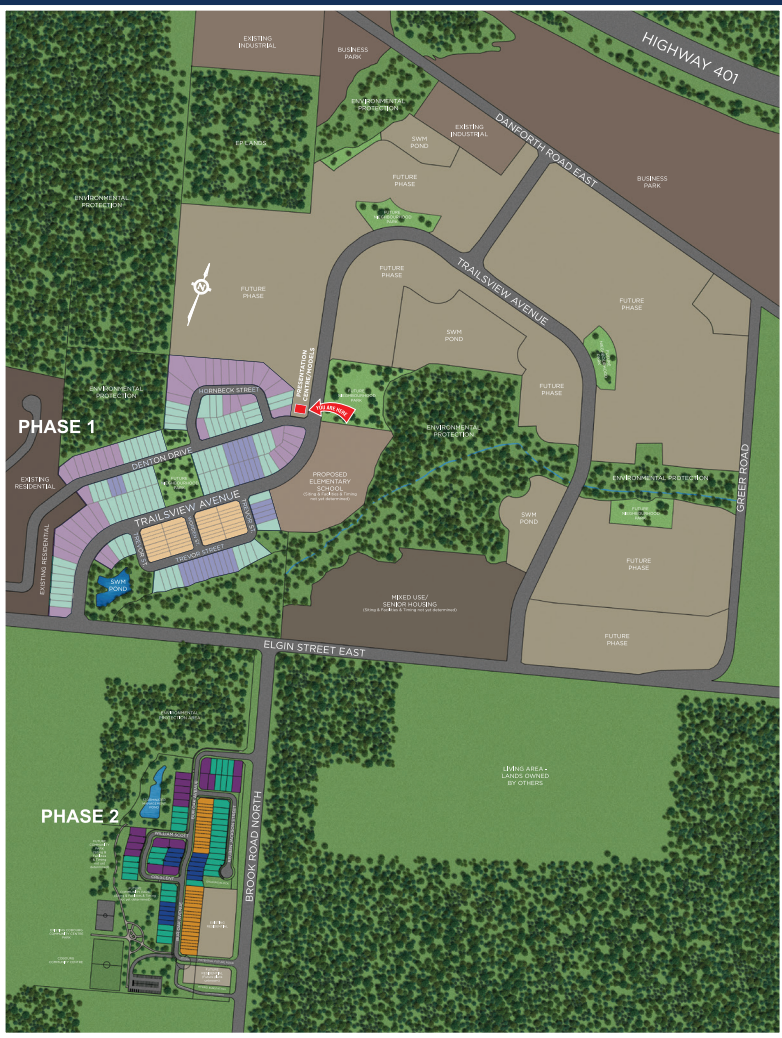

COBOURG TRAILS

PHASE 2

- TOWNS
- 30' LOTS
- 38' LOTS
- 45' LOTS

Landscaping is conceptual and final landscaping may vary from that shown on the plan. Siting and facilities not yet determined. E. & O. E. 05/26

Tribute communities 40 YEARS