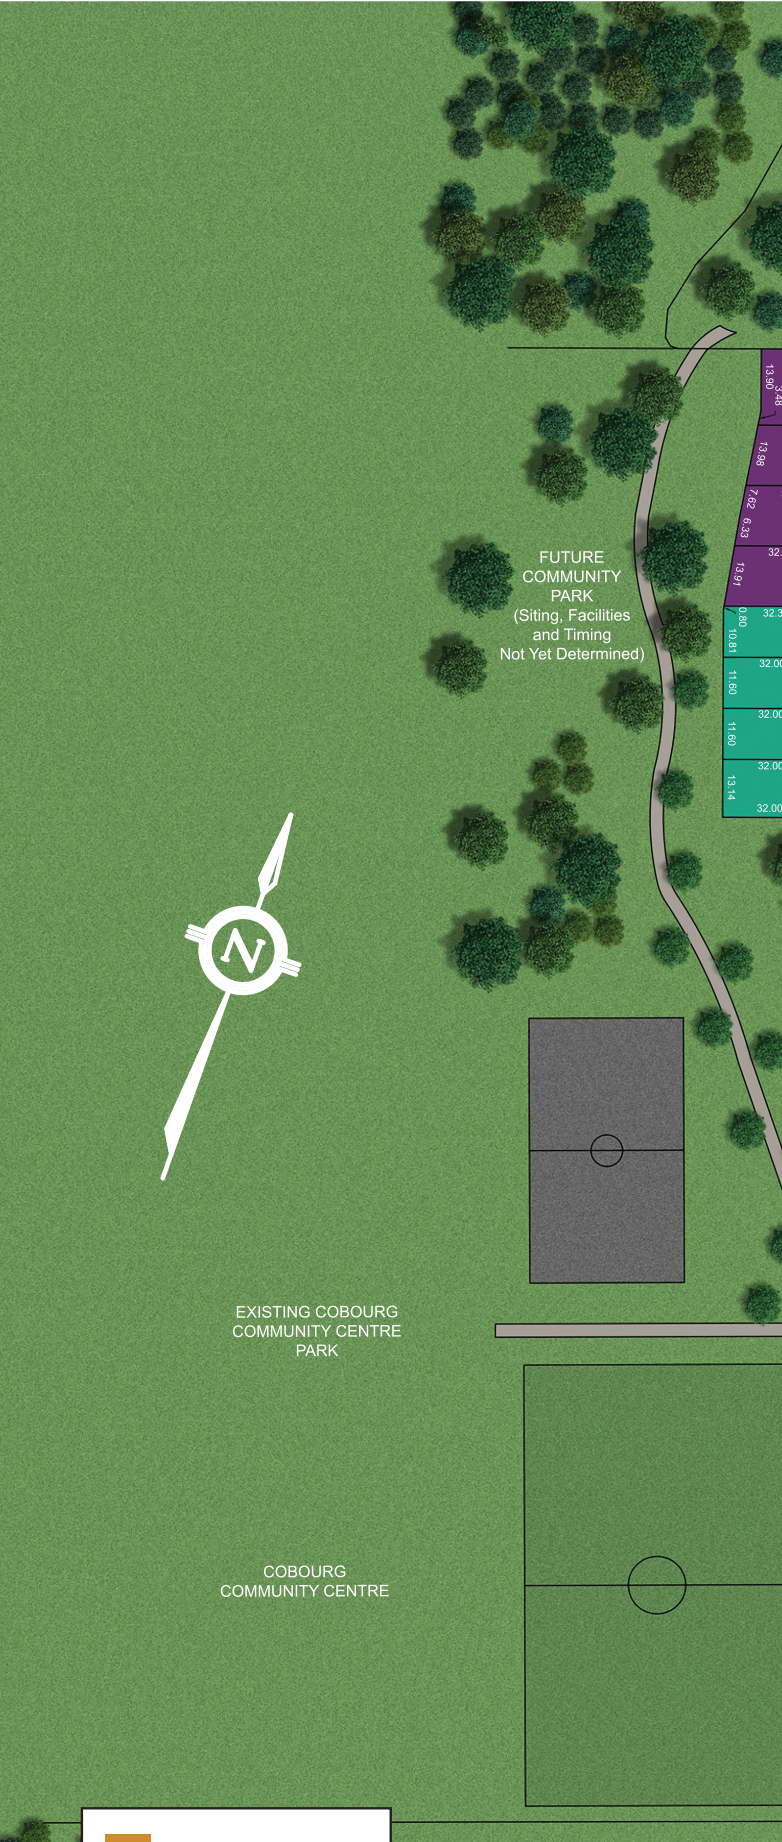

COBOURG TRAILS

PHASE 2

- TOWNS
- 30' LOTS
- 38' LOTS
- 45' LOTS

Landscaping is conceptual and final landscaping may vary from that shown on the plan. Siting and facilities not yet determined. E. & O. E. 05/26

Tribute communities 40 YEARS