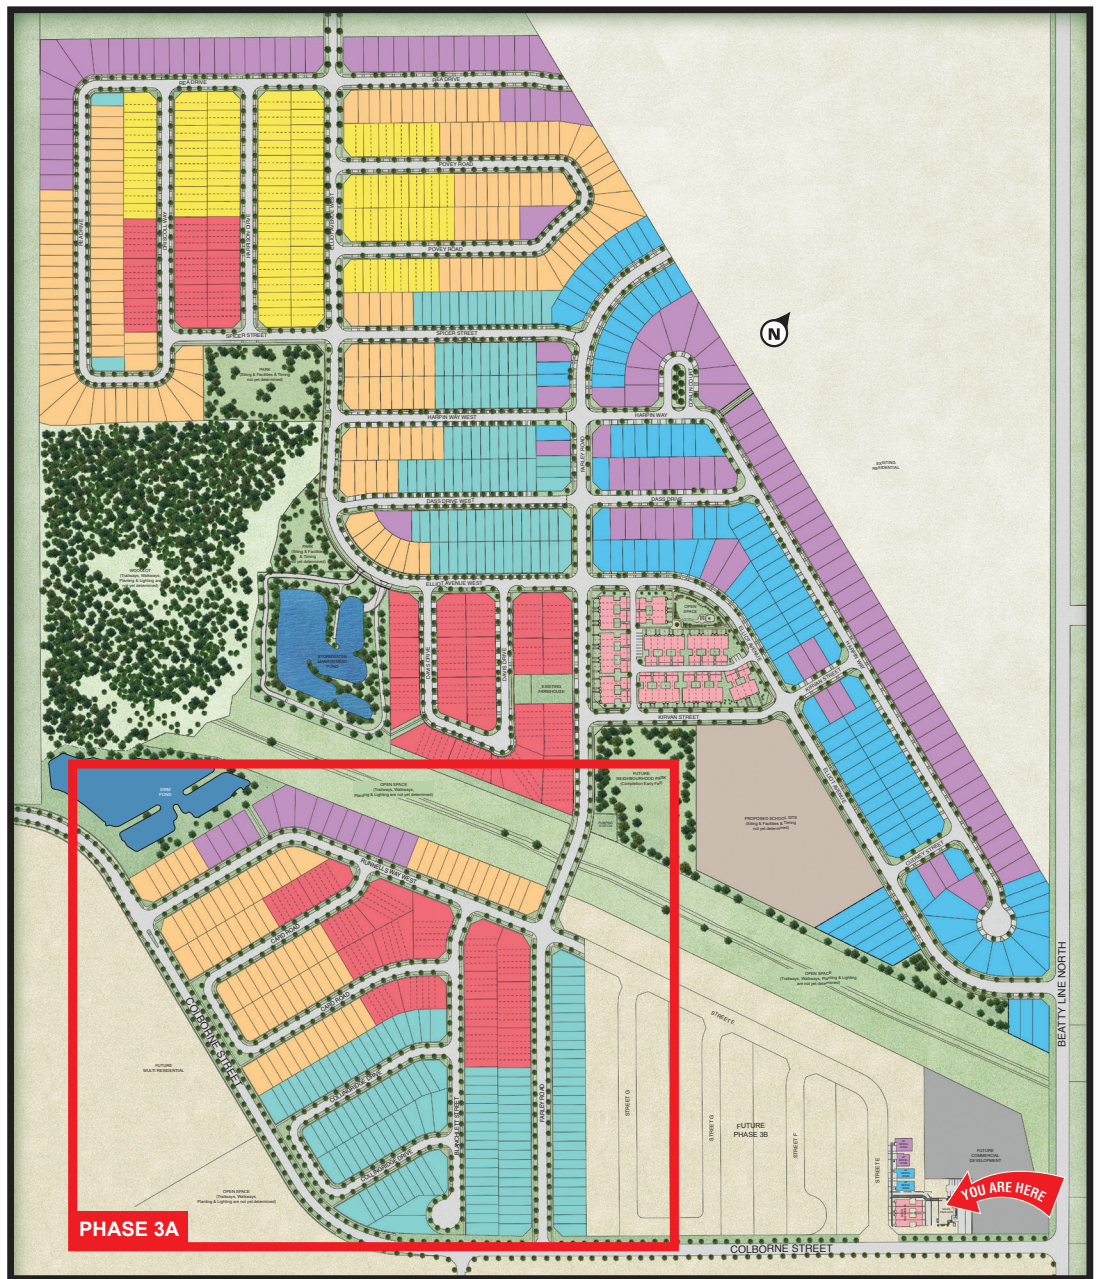

STORYBROOK

IN THE TOWN OF FERGUS

30' LOTS

50' LOTS

Tribute communities 40 YEARS