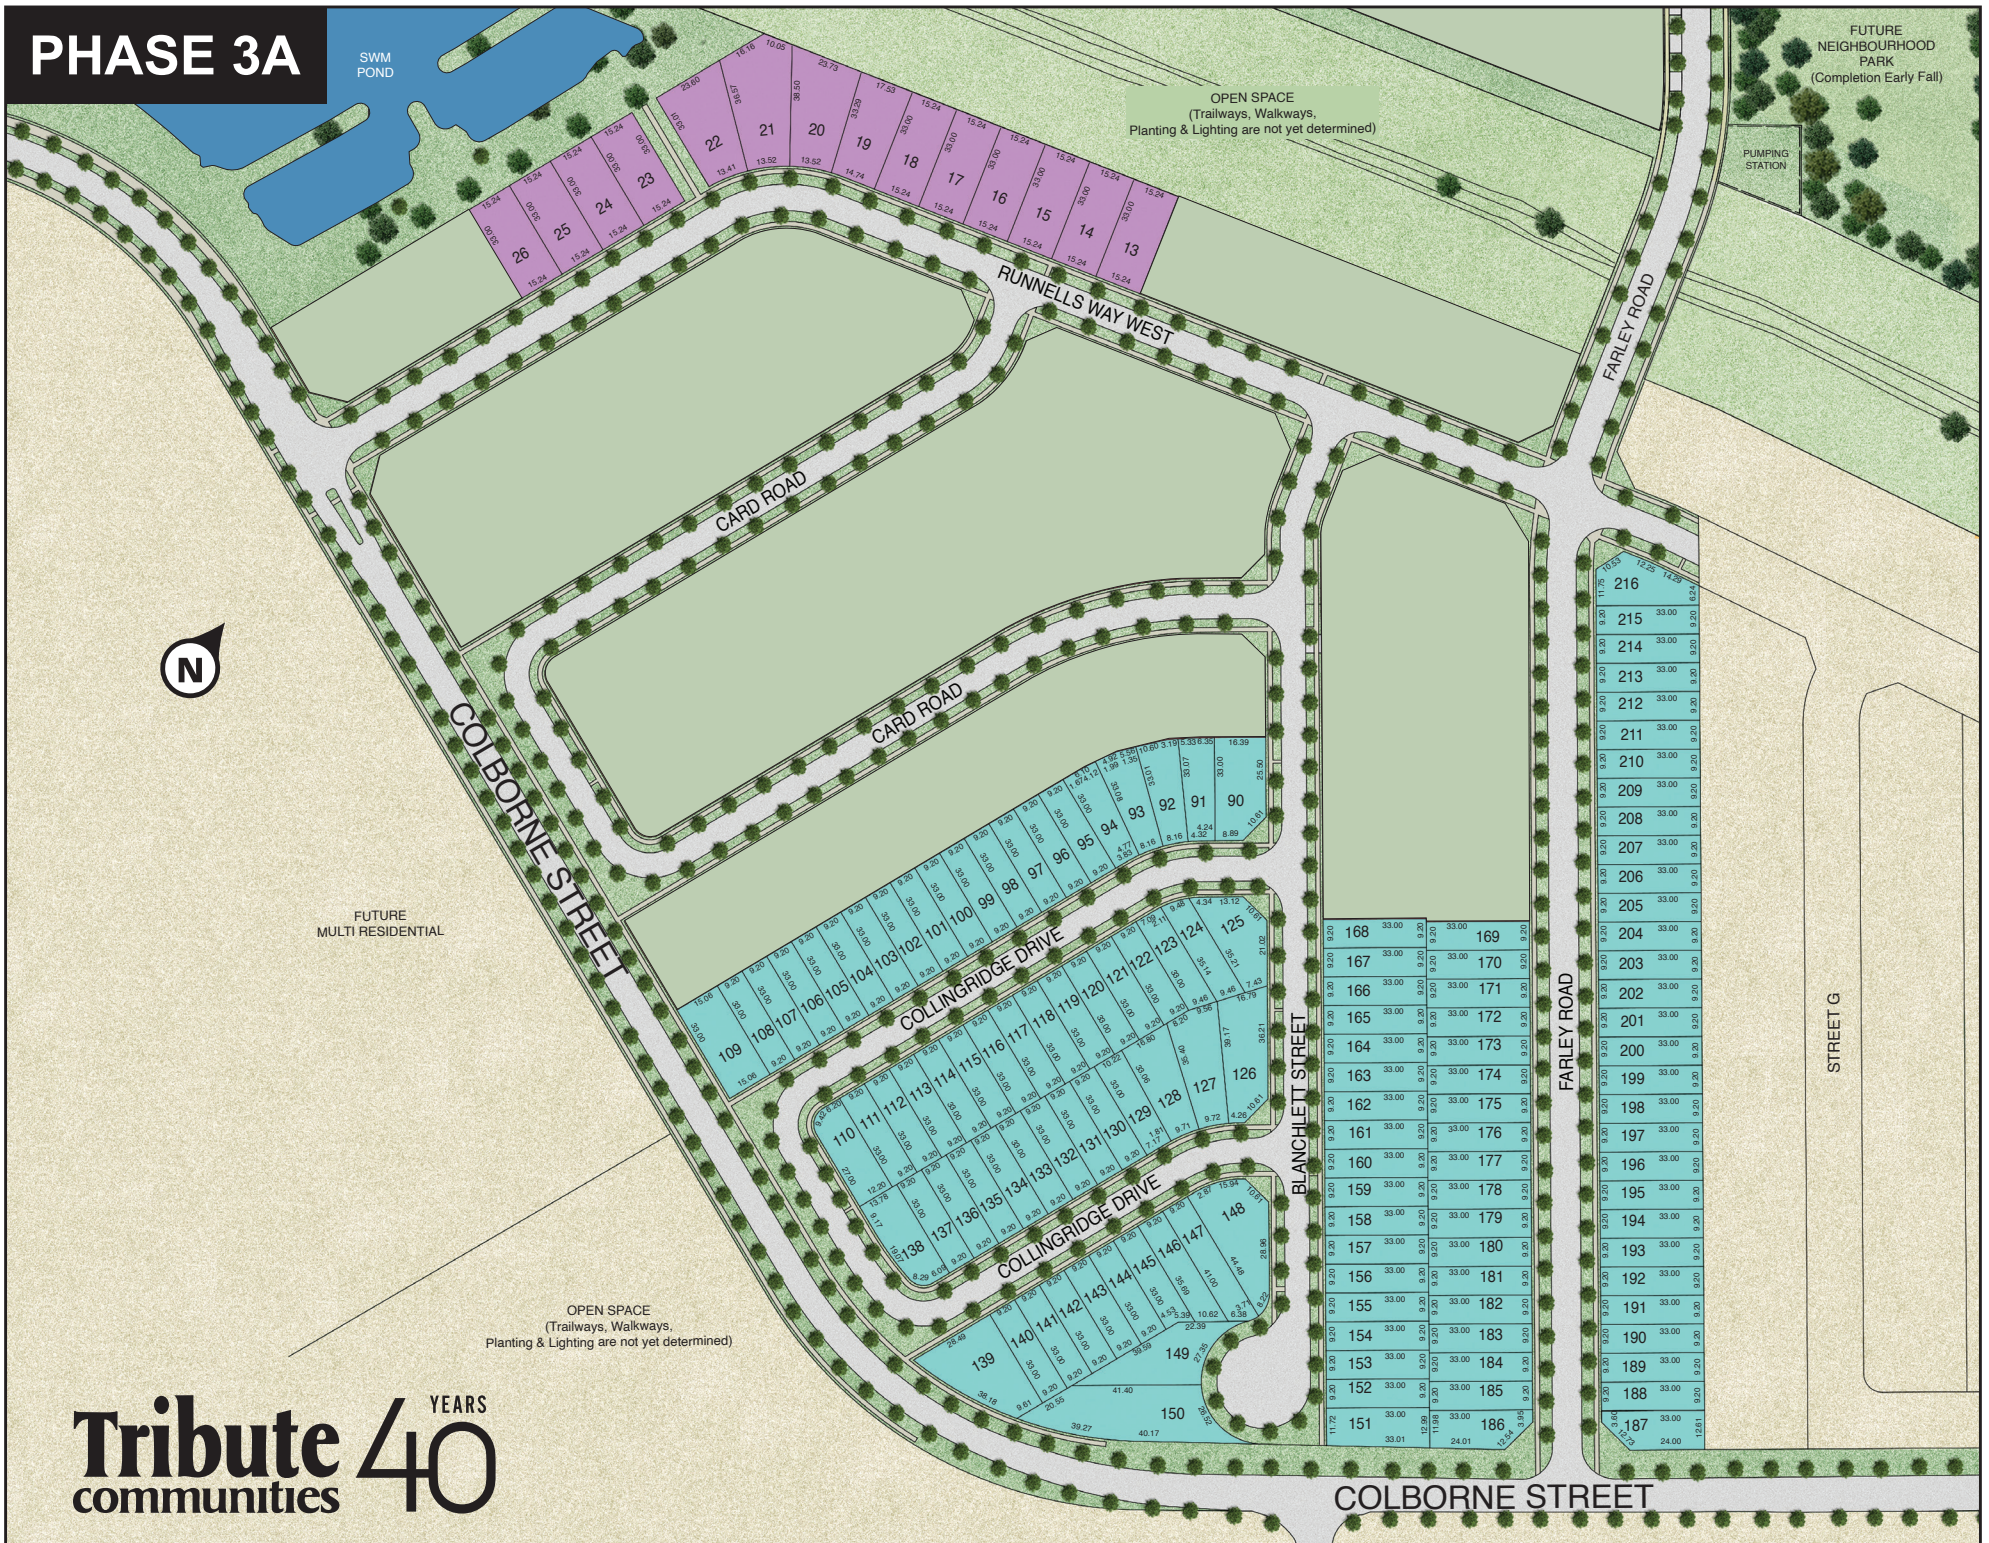

STORYBROOK

IN THE TOWN OF FERGUS

30' LOTS

50' LOTS

Tribute communities 40 YEARS